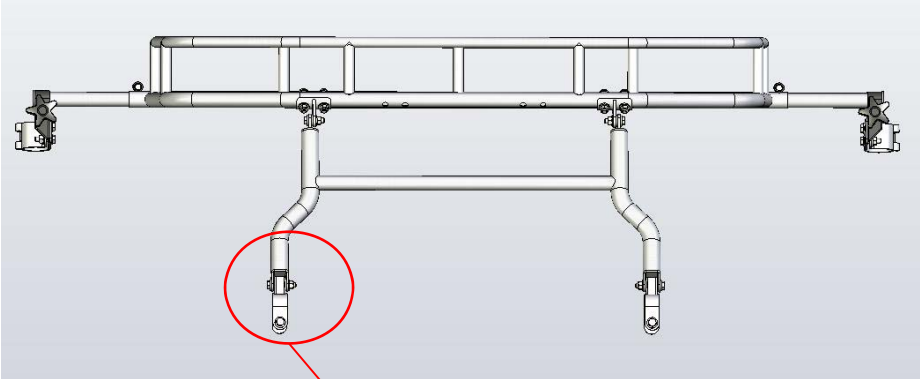

Full Size Polaris Rangers

2002-2005 (p/n 08013)

2006-2008 (p/n 08013)

Fits 2006-2008 Rangers – (p/n 08053)

Fits 2009-2012 – Full Size (p/n 08045)

Only bumper
clamps are
different

Full Size Polaris Rangers

Fits 2006-2008 Rangers – (p/n 08053)

Fits 2009-2012 – Full Size (p/n 08045)

Only bumper
clamps are
different

Full Size Polaris Rangers

Fits 2006-2008 Rangers – (p/n 08053)

Fits 2009-2012 – Full Size (p/n 08045)

The only difference is the bumper clamps