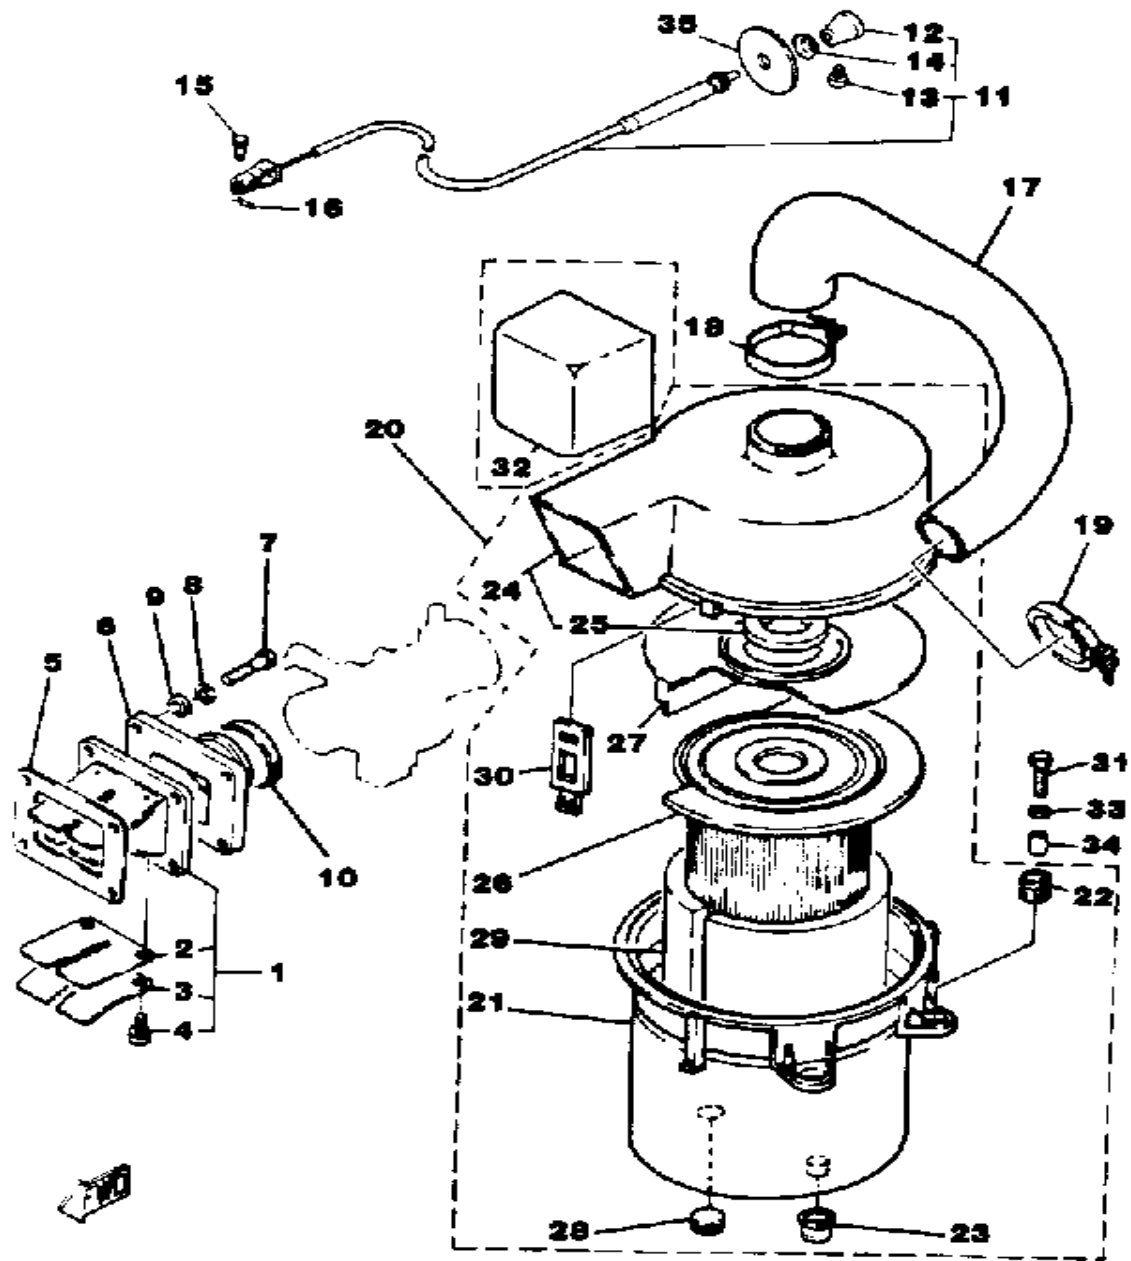

AIR FILTER

Ref. No.	Part Number	Description	Qty	Remarks
1	10V-13610-01-00	REED VALVE ASSEMBLY (885-13610-00)	1	
2	10V-13613-01-00	. REED, VALVE (1L8-13613-00)	2	
3	1UA-13616-00-00	. STOPPER REED VALVE VALVE (10V-13616-01)	2	
4	98580-03008-00	. SCREW, PAN HEAD	4	
5	3TT-13621-00-00	GASKET, VALVE SEAT	1	
6	J10-13586-00-00	JOINT, CARBURETOR 1	1	
7	97021-06030-00	BOLT	4	
8	92995-06100-00	WASHER, SPRING	4	
9	92901-06600-00	. WASHER	4	
10	90460-41191-00	CLAMP, HOSE (90460-41146)	1	
11	J10-26331-02-00	CABLE, STARTER 1	1	
12	J10-26325-00-00	. KNOB, STARTER	1	
13	90149-03132-00	. SCREW, SPECIAL SHAPE	1	
14	J17-26339-09-00	. BOOT	1	
15	91701-05010-00	PIN, CYLINDER. HEAD	1	
16	90468-10050-00	. CLIP	1	
17	J10-14453-00-00	JOINT, AIR CLNR 1	1	
18	90460-41191-00	CLAMP, HOSE (90460-41146)	1	
19	90460-50035-00	CLAMP, HOSE	1	
20	J10-14410-00-00	AIR CLEANER ASSEMBLY 1	1	
21	J10-14411-01-00	CASE, air cleaner 1	1	
22	90480-13238-00	GROMMET	2	
23	90480-14239-00	GROMMET	2	
24	J17-W1443-00-00	CAP, cleaner case 1 (J17-14412-01-00)	1	
25	J10-14416-00-00	GASKET, AIR CLEANER	1	
26	J10-14450-10-00	ELEMENT ASS'Y, air cleaner	1	
27	J10-1441F-00-00	PARTN, AIR CLNR CSAIR CLEANER CASE	1	