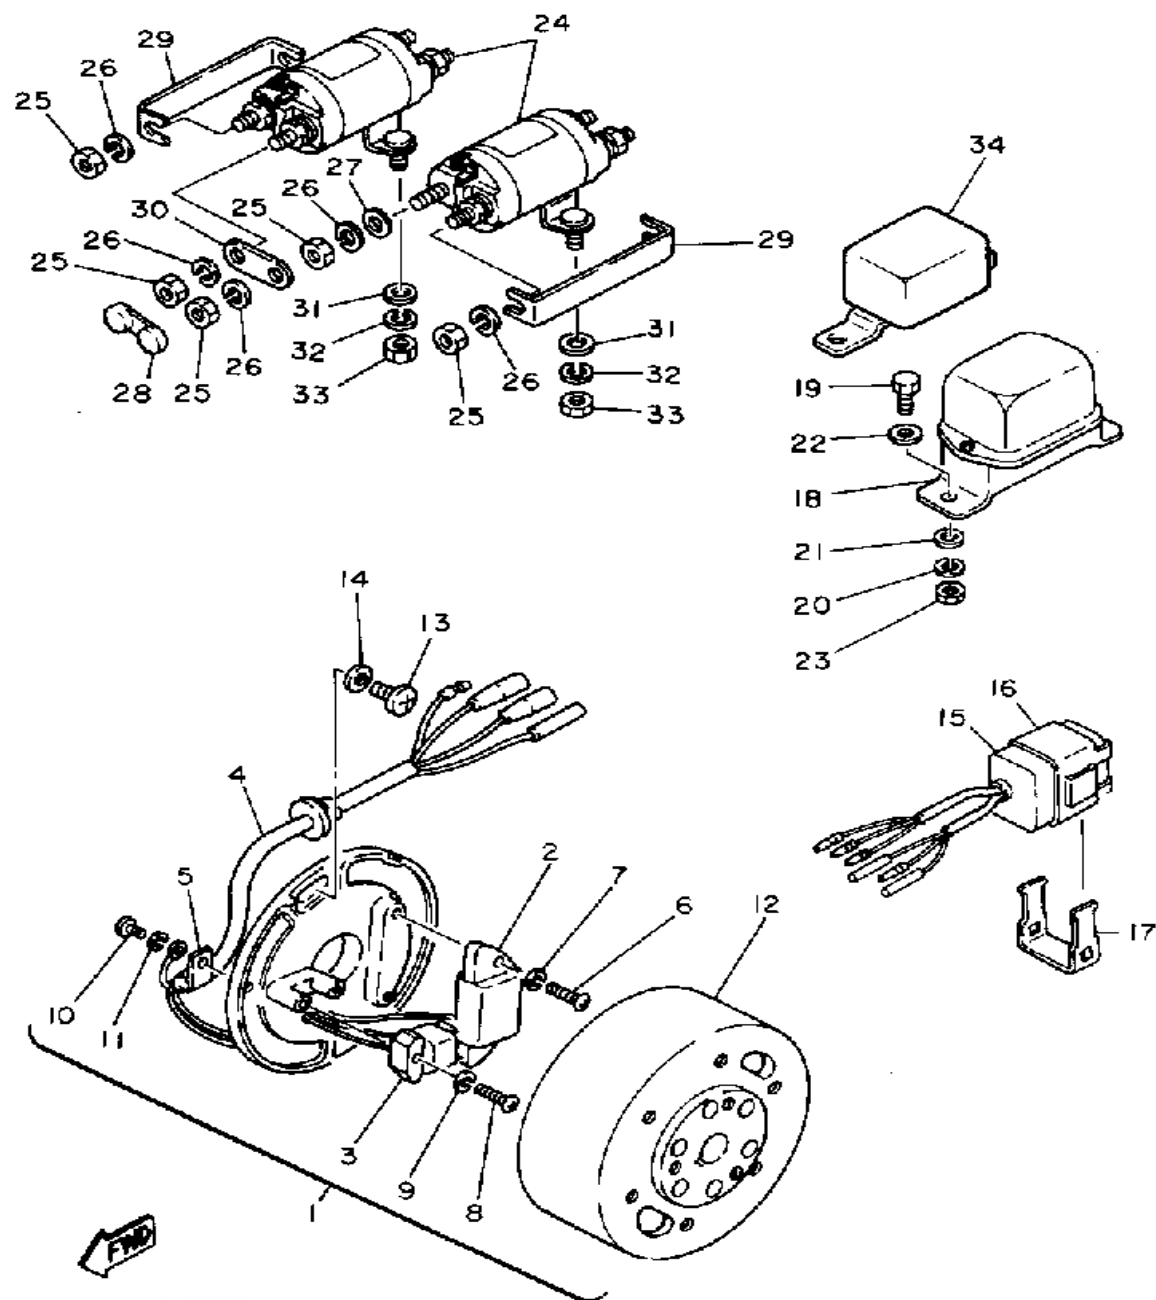

MAGNETO

J31100-4290

Ref. No.	Part Number	Description	Qty	Remarks
1	J10-85500-20-00	CDI MAGNETO ASSEMBLY ...	1	
2	8G8-85511-20-00	. COIL SOURCE 1	1	
3	J10-85580-20-00	. COIL, PULSER	1	
4	J10-85515-20-00	. LEAD WIRE ASSEMBLY	1	
5	104-81328-20-00	. CLAMP	2	
6	98580-05020-00	. SCREW, PAN HEAD	2	
7	92990-05100-00	. WASHER, SPRING	2	
8	98511-04020-00	. SCREW, PAN HEAD	2	
9	92901-04600-00	. WASHER	2	
10	98580-04008-00	. SCREW, PAN HEAD (98501-04008-00)	1	
11	92901-04600-00	. WASHER	1	
12	J10-85550-20-00	. ROTOR ASSEMBLY	1	
13	98980-06016-00	SCREW, BIND	2	
14	90201-06043-00	WASHER, PLATE	2	
15	J10-85540-20-00	CDI UNIT ASSEMBLY	1	
16	2A7-85546-00-00	BAND	1	
17	82M-21245-00-00	BOX	1	
18	J10-81910-10-00	VOLTAGE REG ASSEMBLY ASS'Y	1	
19	97313-06016-00	BOLT, HEXAGON	2	
20	92995-06100-00	WASHER, SPRING (92990-06100-00)	2	
21	90201-061A5-00	WASHER, PLATE	2	
22	90201-06043-00	WASHER, PLATE	2	
23	95380-06600-00	NUT (95303-06600)	2	
24	J17-81950-01-00	RELAY ASSEMBLY	2	
25	95303-08700-00	. NUT	8	
26	92990-08100-00	. WASHER, PLAIN	8	
27	92901-08600-00	. WASHER, PLATE	4	

CONTINUED ON NEXT FRAME ►

MAGNETO

Ref. No.	Part Number	Description	Qty	Remarks
28	J24-82532-00-00	CAP	4	
29	J17-86126-00-00	PLATE, CONNECTING 1	2	
30	J17-86127-00-00	PLATE, CONNECTING 2	2	
31	92990-08200-00	WASHER, SPRING (92902-08100)	4	
32	92990-08100-00	WASHER, PLAIN	4	
33	95333-08600-00	NUT (6L2)	4	
34	J27-81950-01-00	RELAY ASSEMBLY.	1	

J31100-4290