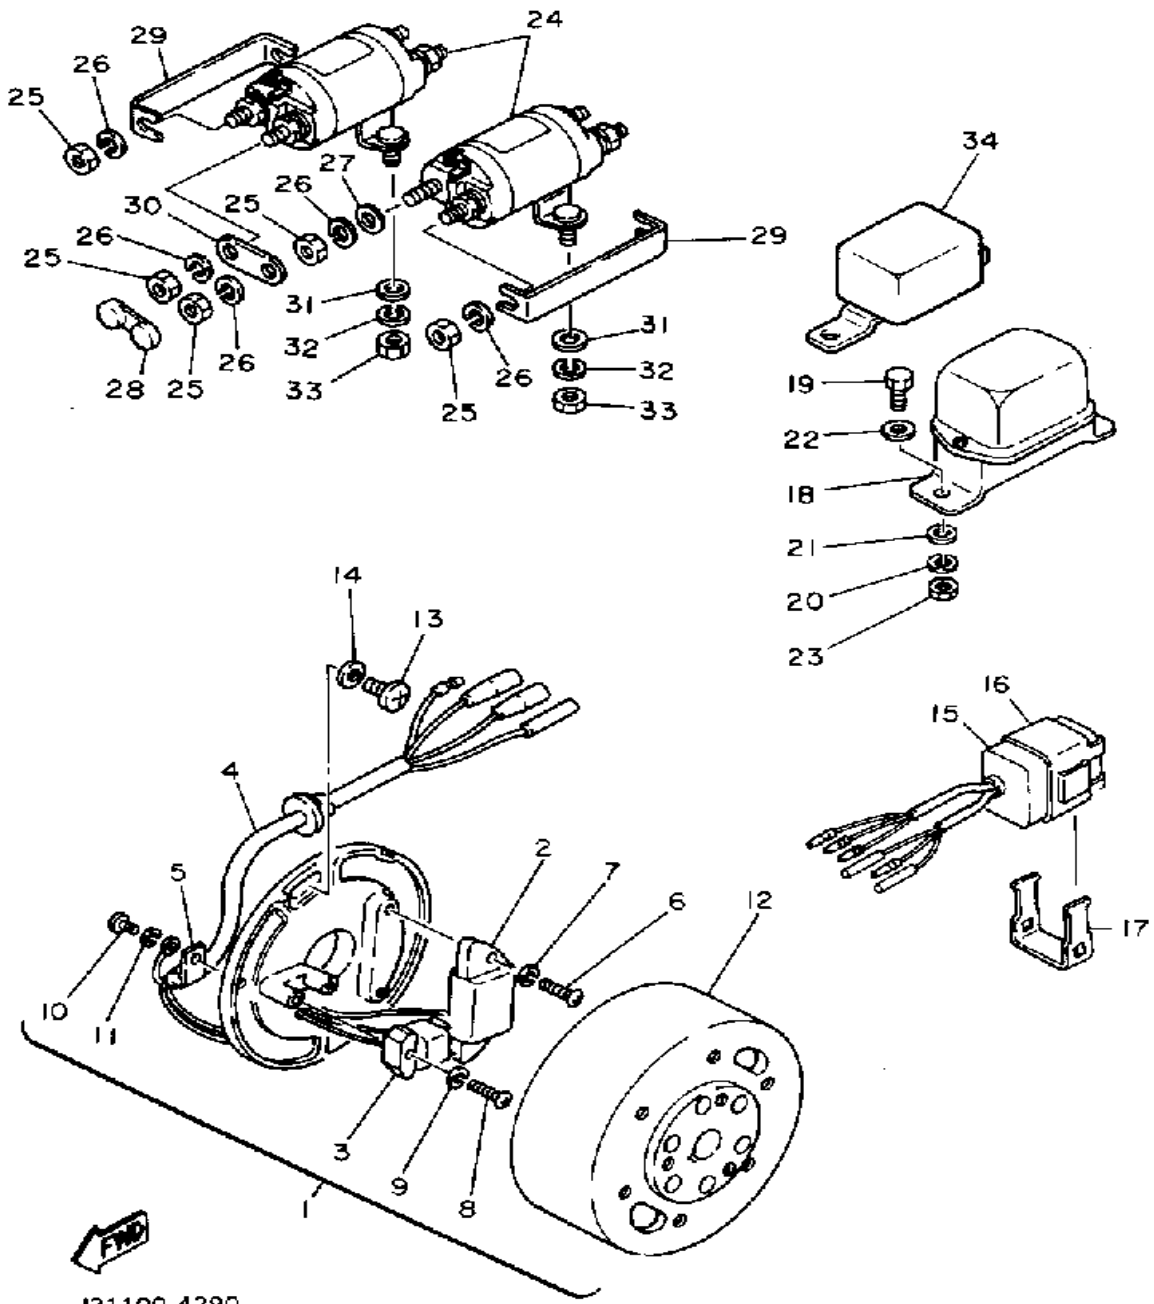

MAGNETO

J31100-4290

Ref. No.	Part Number	Description	Qty	Remarks
1	J10-85500-20-00	CDI MAGNETO ASSEMBLY ...	1	
2	8G8-85511-20-00	. COIL SOURCE 1	1	
3	J10-85580-20-00	. COIL, PULSER	1	
4	J10-85515-20-00	. LEAD WIRE ASSEMBLY	1	
5	104-81328-20-00	. CLAMP	2	
6	98580-05020-00	. SCREW, PAN HEAD	2	
7	92990-05100-00	. WASHER, SPRING	2	
8	98511-04020-00	. SCREW, PAN HEAD	2	
9	92901-04600-00	. WASHER	2	
10	98580-04008-00	. SCREW, PAN HEAD (98501-04008-00)	1	
11	92901-04600-00	. WASHER	1	
12	J10-85550-20-00	. ROTOR ASSEMBLY	1	
13	98980-06016-00	SCREW, BIND	2	
14	90201-06043-00	WASHER, PLATE	2	
15	J10-85540-20-00	CDI UNIT ASSEMBLY	1	
16	2A7-85546-00-00	BAND	1	
17	82M-21245-00-00	BOX	1	
18	J10-81910-10-00	VOLTAGE REG ASSEMBLY ASS'Y	1	
19	97313-06016-00	BOLT, HEXAGON	2	
20	92995-06100-00	WASHER, SPRING (92990-06100-00)	2	
21	90201-061A5-00	WASHER, PLATE	2	
22	90201-06043-00	WASHER, PLATE	2	
23	95380-06600-00	NUT (95303-06600)	2	
24	J17-81950-01-00	RELAY ASSEMBLY	2	
25	95303-08700-00	. NUT	8	
26	92990-08100-00	. WASHER, PLAIN	8	
27	92901-08600-00	. WASHER, PLATE	4	

CONTINUED ON NEXT FRAME ►

MAGNETO

Ref. No.	Part Number	Description	Qty	Remarks
28	J24-82532-00-00	CAP	4	
29	J17-86126-00-00	PLATE, CONNECTING 1	2	
30	J17-86127-00-00	PLATE, CONNECTING 2	2	
31	92990-08200-00	WASHER, SPRING (92902-08100)	4	
32	92990-08100-00	WASHER, PLAIN	4	
33	95333-08600-00	NUT (6L2)	4	
34	J27-81950-01-00	RELAY ASSEMBLY.	1	

J31100-4290