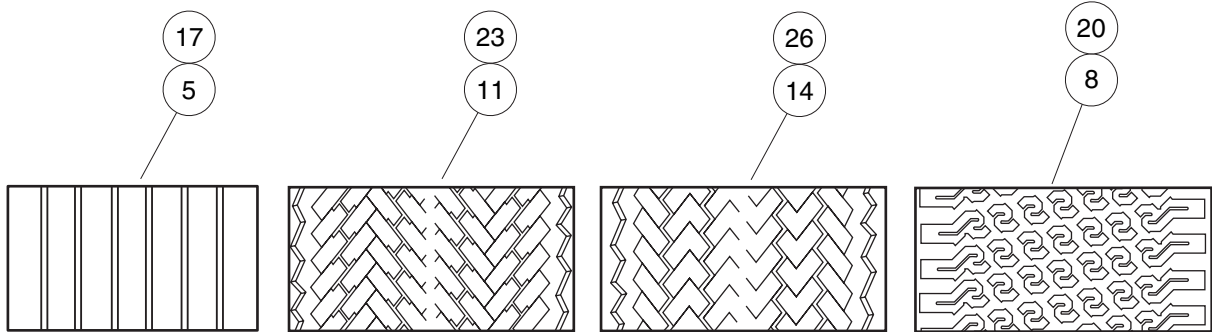

**2
G
E**

STANDARD TREAD
Carlisle®

**PERFORMANCE
GRADE TREAD**
Duro®

PREMIUM TREAD
Kenda®

EXTRA TRACTION
Duro

Note: The performance grade tire has the wheel and tire matched and balanced at the Duro tire factory.

WHEELS AND TIRES

ITEM	PART NO.	DESCRIPTION	QTY GAS	QTY ELEC
		1 2 3 4		
1	1010984	Nut, Lug	16	16
2	7310	Stem, Valve *	1	1
3	101570501	Assembly, Wheel and Standard Tire (includes items 4-5)	4	4
4	1015707	Wheel Rim – Beige	1	1
5	727102	Tire, Unmounted, Standard Tread (18 x 8.50 - 8) (Carlisle®)	1	1
6	101570507	Assembly, Wheel and Extra Traction Tire (includes items 7 - 8)	2	2
7	1015707	Wheel Rim – Beige	1	1
8	101769302	Tire, Unmounted, Extra Traction, 6-Ply Rated (18 x 8.50 - 8) (Duro®) ...	1	1
9	101570512	Assembly, Wheel and Performance Grade Tire (includes items 10 - 11) ...	4	4
10	1015707	Wheel Rim – Beige	1	1
11	****	Tire, Unmounted, Performance Grade Tread (18 x 8.50 - 8) (Duro)	1	1
12	101570513	Assembly, Wheel and Premium Grade Tire (includes items 13 - 14)	4	4
13	1015707	Wheel Rim – Beige	1	1
14	****	Tire, Unmounted, Premium Tread (18 x 8.50 - 8) (Kenda®)	1	1
15	101651401	Assembly, Wheel and Standard Tire (includes items 16 - 17)	4	4
16	1014771	Wheel Rim – White	1	1
17	727102	Tire, Unmounted, Standard Tread (18 x 8.50 - 8) (Carlisle)	1	1
18	101651407	Assembly, Wheel and Extra Traction Tire, (includes items 19 - 20)	2	2
19	1014771	Wheel Rim – White	1	1
20	101769302	Tire, Unmounted, Extra Traction, 6-Ply Rated (18 x 8.50 - 8) (Duro)	1	1
21	101651412	Assembly, Wheel and Performance Grade Tire (includes items 22 - 23) ...	4	4
22	1014771	Wheel Rim – White	1	1
23	****	Tire, Unmounted, Performance Grade Tread (18 x 8.50 - 8) (Duro)	1	1
24	101651413	Assembly, Wheel and Premium Grade Tire (includes items 25 - 26)	4	4
25	1014771	Wheel Rim – White	1	1
26	****	Tire, Unmounted, Premium Tread (18 x 8.50 - 8) (Kenda)	1	1
		* Note: Item 2 is a part of all wheel assemblies.		
	****	Special order item available upon request.		