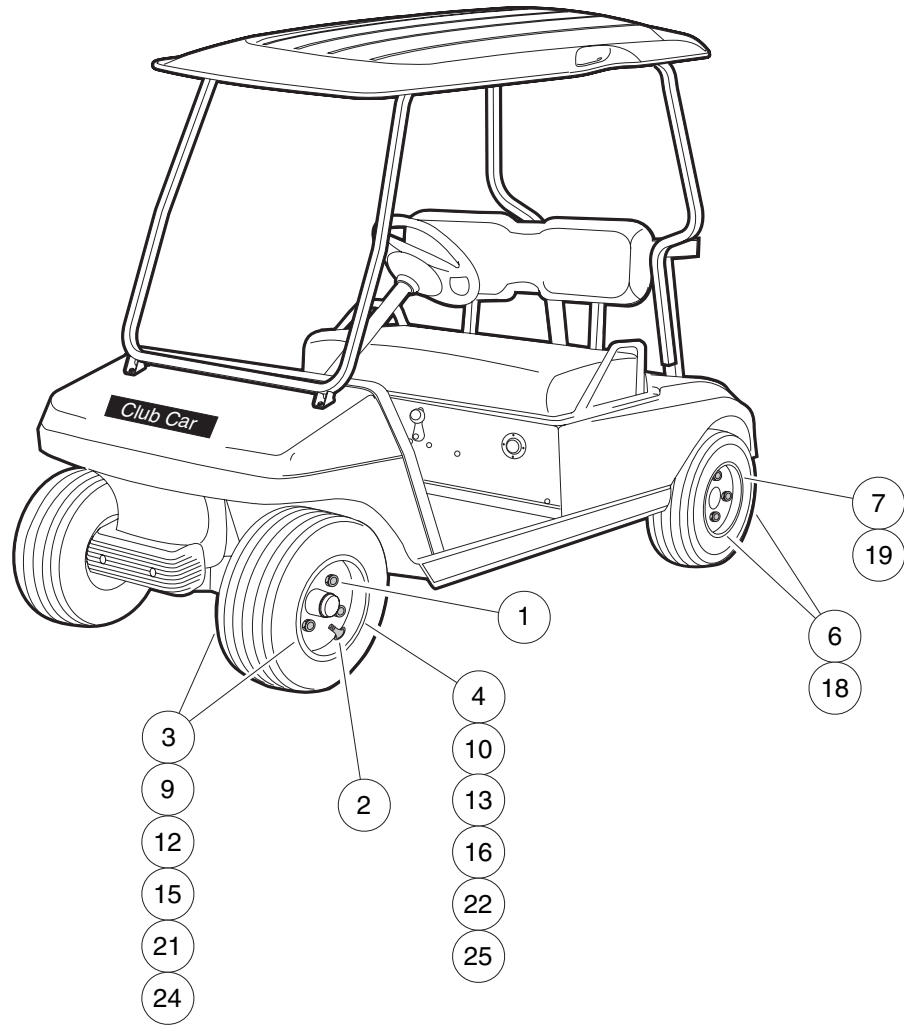

**2
G
E**

STANDARD TREAD
Carlisle®

**PERFORMANCE
GRADE TREAD**
Duro®

PREMIUM TREAD
Kenda®

EXTRA TRACTION
Duro

Note: The performance grade tire has the wheel and tire matched and balanced at the Duro tire factory.

WHEELS AND TIRES

ITEM	PART NO.	DESCRIPTION	QTY GAS	QTY ELEC
		1 2 3 4		
1	1010984	Nut, Lug	16	16
2	7310	Stem, Valve *	1	1
3	101570501	Assembly, Wheel and Standard Tire (includes items 4-5)	4	4
4	1015707	Wheel Rim – Beige	1	1
5	727102	Tire, Unmounted, Standard Tread (18 x 8.50 - 8) (Carlisle®)	1	1
6	101570507	Assembly, Wheel and Extra Traction Tire (includes items 7 - 8)	2	2
7	1015707	Wheel Rim – Beige	1	1
8	101769302	Tire, Unmounted, Extra Traction, 6-Ply Rated (18 x 8.50 - 8) (Duro®) ...	1	1
9	101570512	Assembly, Wheel and Performance Grade Tire (includes items 10 - 11) ...	4	4
10	1015707	Wheel Rim – Beige	1	1
11	****	Tire, Unmounted, Performance Grade Tread (18 x 8.50 - 8) (Duro)	1	1
12	101570513	Assembly, Wheel and Premium Grade Tire (includes items 13 - 14)	4	4
13	1015707	Wheel Rim – Beige	1	1
14	****	Tire, Unmounted, Premium Tread (18 x 8.50 - 8) (Kenda®)	1	1
15	101651401	Assembly, Wheel and Standard Tire (includes items 16 - 17)	4	4
16	1014771	Wheel Rim – White	1	1
17	727102	Tire, Unmounted, Standard Tread (18 x 8.50 - 8) (Carlisle)	1	1
18	101651407	Assembly, Wheel and Extra Traction Tire, (includes items 19 - 20)	2	2
19	1014771	Wheel Rim – White	1	1
20	101769302	Tire, Unmounted, Extra Traction, 6-Ply Rated (18 x 8.50 - 8) (Duro)	1	1
21	101651412	Assembly, Wheel and Performance Grade Tire (includes items 22 - 23) ...	4	4
22	1014771	Wheel Rim – White	1	1
23	****	Tire, Unmounted, Performance Grade Tread (18 x 8.50 - 8) (Duro)	1	1
24	101651413	Assembly, Wheel and Premium Grade Tire (includes items 25 - 26)	4	4
25	1014771	Wheel Rim – White	1	1
26	****	Tire, Unmounted, Premium Tread (18 x 8.50 - 8) (Kenda)	1	1
		* Note: Item 2 is a part of all wheel assemblies.		
	****	Special order item available upon request.		