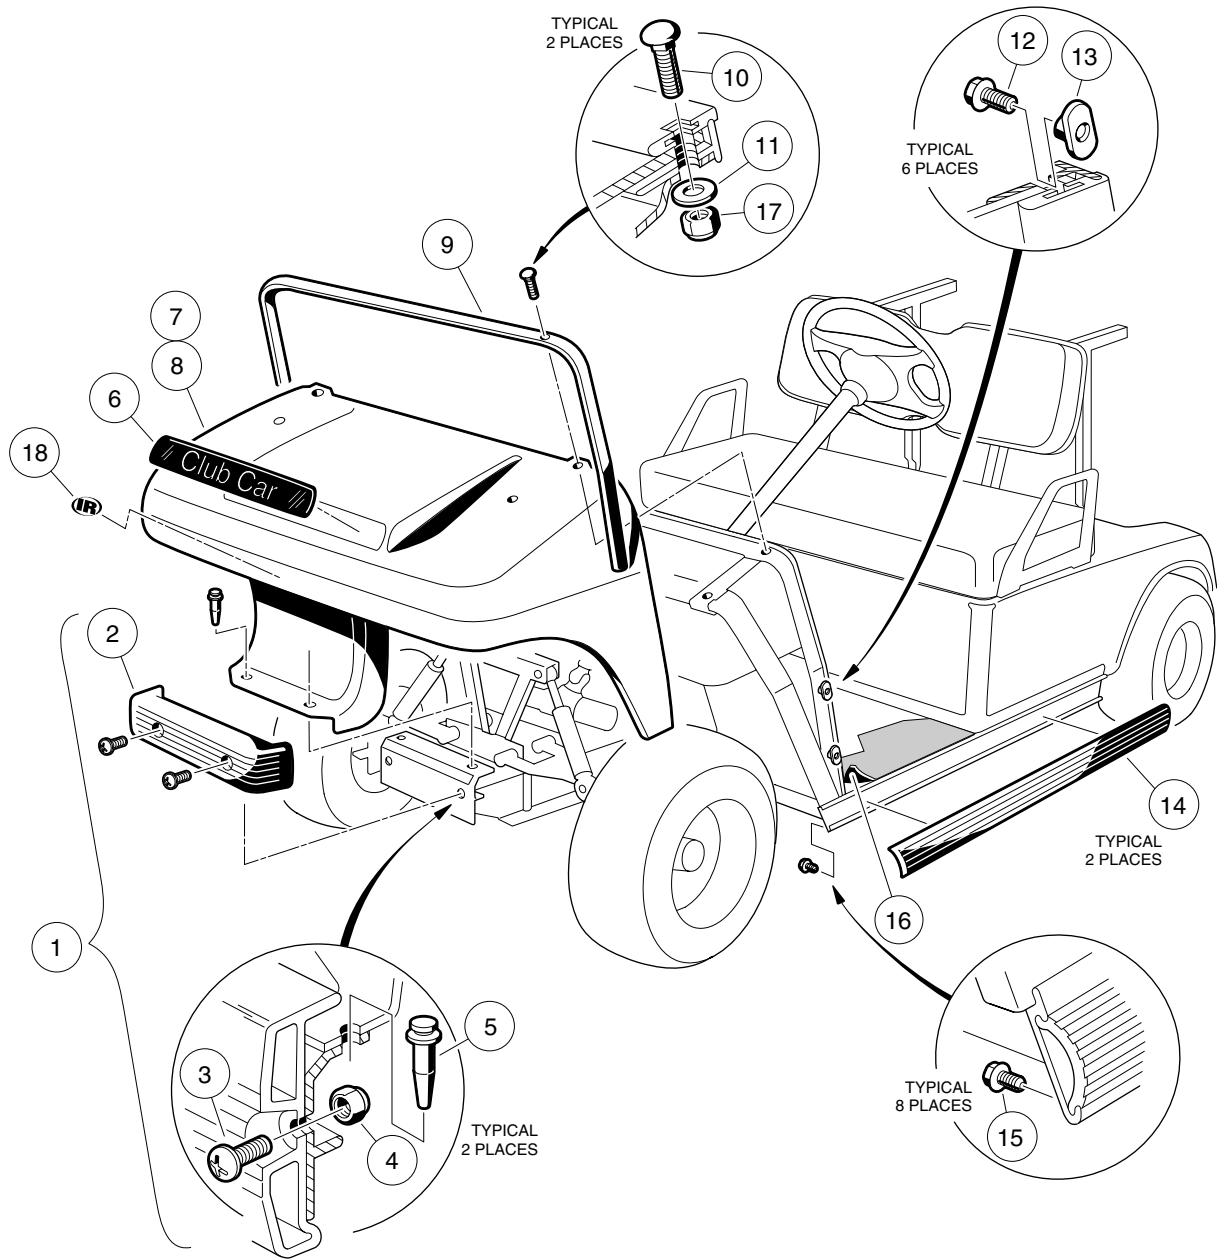

**1**  
**G**  
**E**

# FRONT BODY

ITEM	PART NO.	DESCRIPTION	QTY GAS	QTY ELEC
		1 2 3 4		
1	1017080	Kit, Front Bumper (includes items 2 - 5) .....	1	1
2	1016868	Bumper, Front .....	1	1
3	7251	Screw, Phillips Truss Head, 5/16-18 x 1 .....	2	2
4	7473	Nut, Nylon Lock, 5/16-18 .....	2	2
5	1016967	Rivet, Push Type Blind .....	2	2
6	1014198	Nameplate – Gold .....	1	1
7	101692501	Body, Front – Beige .....	1	1
7	101692502	Body, Front – White .....	1	1
7	101692504	Body, Front – Gray .....	1	1
7	101692506	Body, Front – Red .....	1	1
7	101692509	Body, Front – Royal Blue (Pacific Blue).....	1	1
7	101692510	Body, Front – Dark Green .....	1	1
7	101692511	Body, Front – Black .....	1	1
7	101692512	Body, Front – Classic Blue (Navy) .....	1	1
7	101692513	Body, Front – Burgundy .....	1	1
8	101693901	Body, Front with Headlight Opening – Beige .....	1	1
8	101693902	Body, Front with Headlight Opening – White .....	1	1
8	101693904	Body, Front with Headlight Opening – Gray .....	1	1
8	101693906	Body, Front with Headlight Opening – Red .....	1	1
8	101693908	Body, Front with Headlight Opening – Royal Blue (Pacific Blue) .....	1	1
8	101693909	Body, Front with Headlight Opening – Dark Green .....	1	1
8	101693910	Body, Front with Headlight Opening – Black .....	1	1
8	101693911	Body, Front with Headlight Opening – Classic Blue (Navy) .....	1	1
8	101693912	Body, Front with Headlight Opening – Burgundy .....	1	1
9	1011014	Trim, Front Body .....	1	1
10	1010435	Screw, Round-Head Square-Neck, 5/16-18 x 1 .....	2	2
11	1241	Washer, Flat, 5/16 .....	2	2
12	1011017	Screw, Flange Lock .....	6	6
13	1011394	T-Nut, Slab Base (package of 4) .....	1	1
14	101347501	Bumper, Side Guard Trim .....	2	2
15	102310701	Screw, Hex Washer-Head, #8-18 x 3/8 .....	8	8
16	1015032	Mat, Floor .....	1	1
17	7473	Nut, Nylon Lock, 5/16-18 .....	2	2
18	102259001	Emblem, IR, Golf Car (for 2002 vehicles) .....	1	1