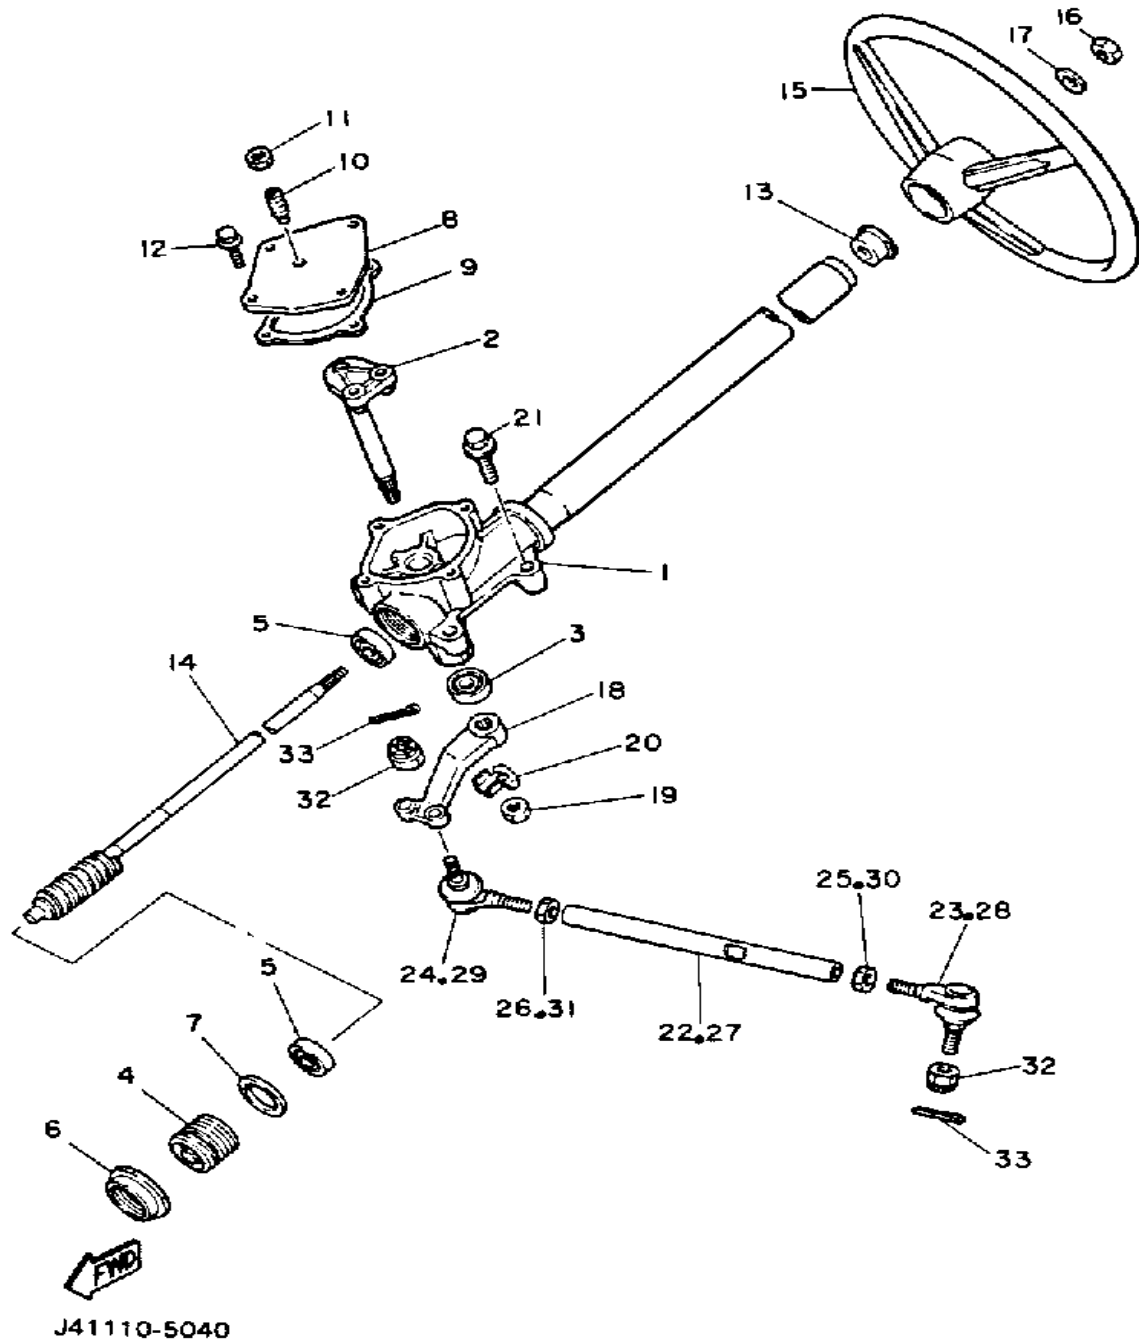

STEERING

Ref. No.	Part Number	Description	Qty	Remarks
1	J55-F3811-00-00	COLUMN, STEERING (J38-23811-00)	1	
2	J38-23816-00-00	ARM, PITMAN	1	
3	93102-22087-00	OIL SEAL	1	
4	J55-F3876-00-00	BOLT	1	
5	93332-00010-00	BEARING	2	
6	J10-23877-00-00	NUT	1	
7	J10-23444-00-00	WASHER	1	
8	J55-23818-00-00	COVER, STEERING	1	
9	J38-23462-00-00	SEAL, STEERING (J38-23462-01-00)	1	
10	J10-23459-00-00	BOLT	1	
11	90170-08024-00	NUT, HEX.	1	
12	95811-06020-00	BOLT, FLANGE	4	
13	J38-23814-00-00	HOLDER, HANDLE UPPER	1	
14	J10-23840-00-00	STEERING SHAFT	1	
15	J55-F3838-00-00	WHEEL, STEERING (J10-23838-00)	1	
16	90185-12119-00	NUT, SELF-LOCKING	1	
17	92990-12200-00	WASHER, PLAIN	1	
18	J38-23826-01-00	ARM, IDLER	1	
19	95701-16300-00	NUT, FLANGE	1	
20	90215-16252-00	WASHER, TONGUE	1	
21	95811-10050-00	BOLT, FLANGE (95812-10050-00)	4	
22	J38-23831-02-00	ROD, TIE	1	
23	J38-23841-01-00	JOINT, UNIVERSAL 1	1	
24	J38-23845-01-00	JOINT, UNIVERSAL 2	1	
25	90170-12055-00	NUT	1	
26	90170-12054-00	NUT	1	

CONTINUED ON NEXT FRAME ►