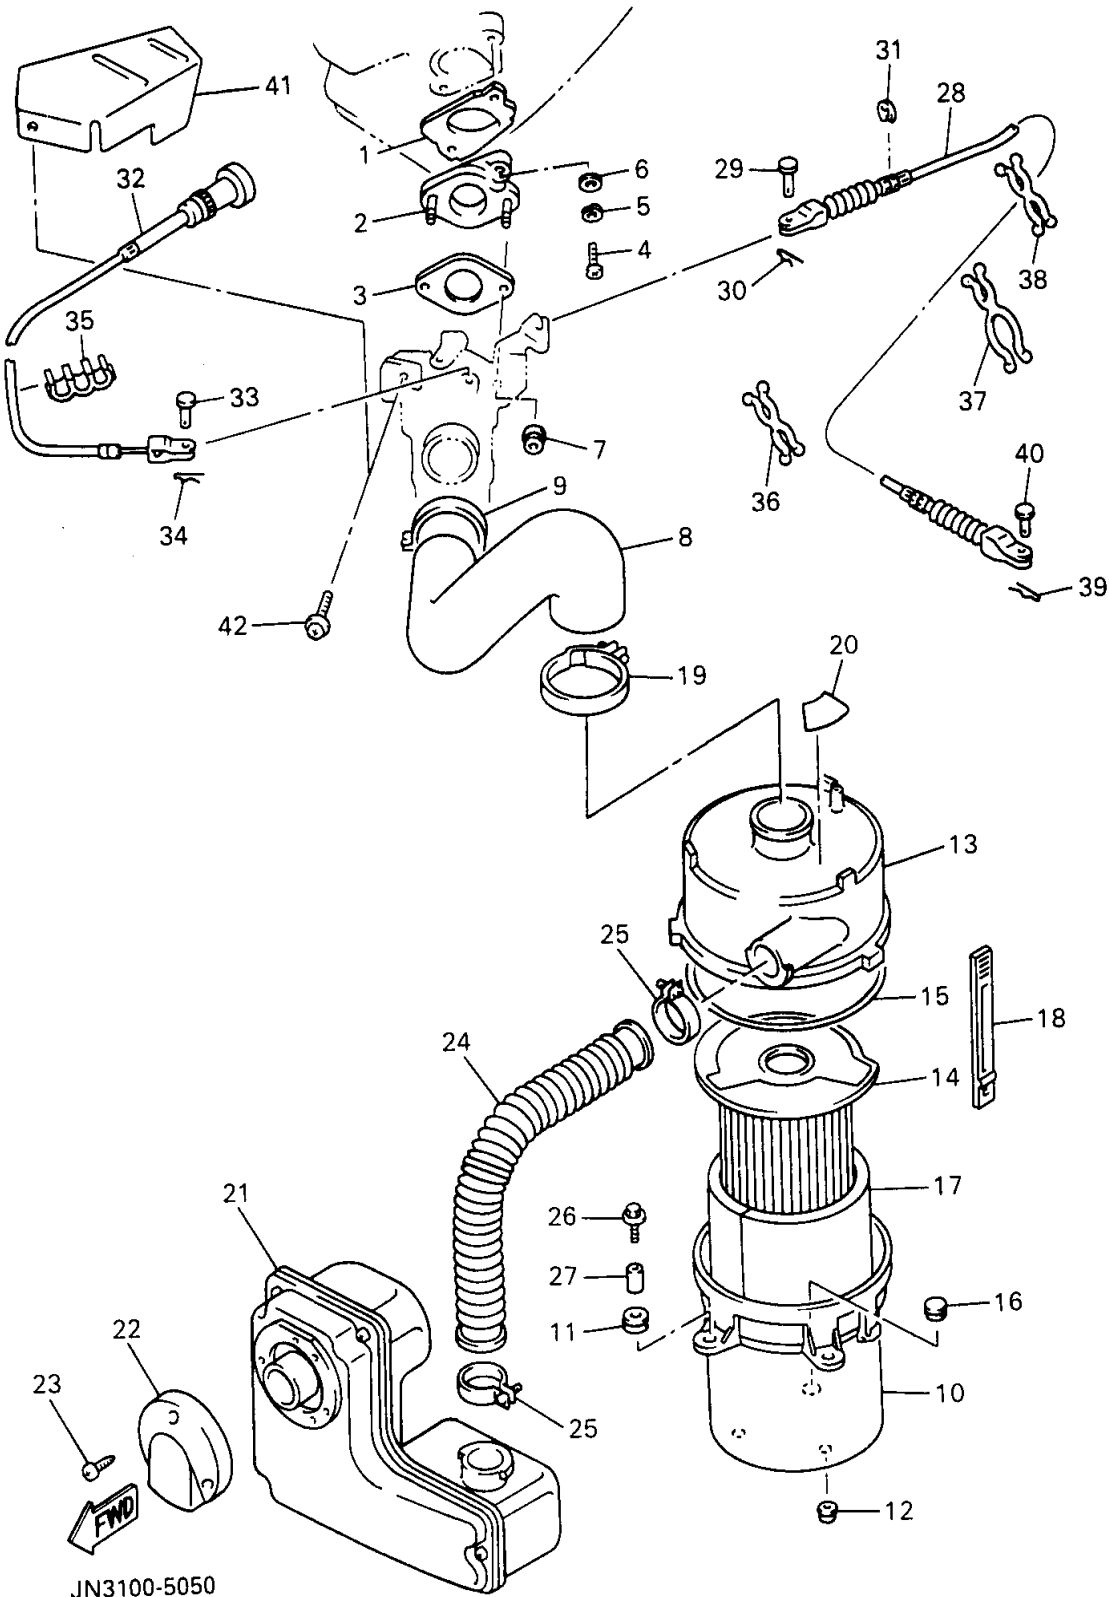

INTAKE

Ref. No.	Part Number	Description	Qty	Remarks
28	J38-26312-00-00	CABLE, THROTTLE 2	1	
29	91701-05010-00	PIN, CYLINDER. HEAD	1	
30	90468-10050-00	CLIP	1	
31	99080-07600-00	CIRCLIP (E)	1	
32	JF2-F6331-01-00	CABLE, STARTER 1	1	
33	91701-05010-00	PIN, CYLINDER. HEAD	1	
34	90468-10050-00	CLIP	1	
35	90468-07179-00	CLIP	1	
36	90464-10038-00	CLAMP	1	
37	90464-26114-00	CLAMP	1	
38	90464-14134-00	CLAMP	2	
39	90468-10050-00	CLIP	1	
40	91701-05010-00	PIN, CYLINDER. HEAD	1	
41	JG5-E4283-00-00	COVER, CARBURETOR 1	1	
42	90159-05132-00	SCREW, WITH WASHER	2	

JN3100-5050