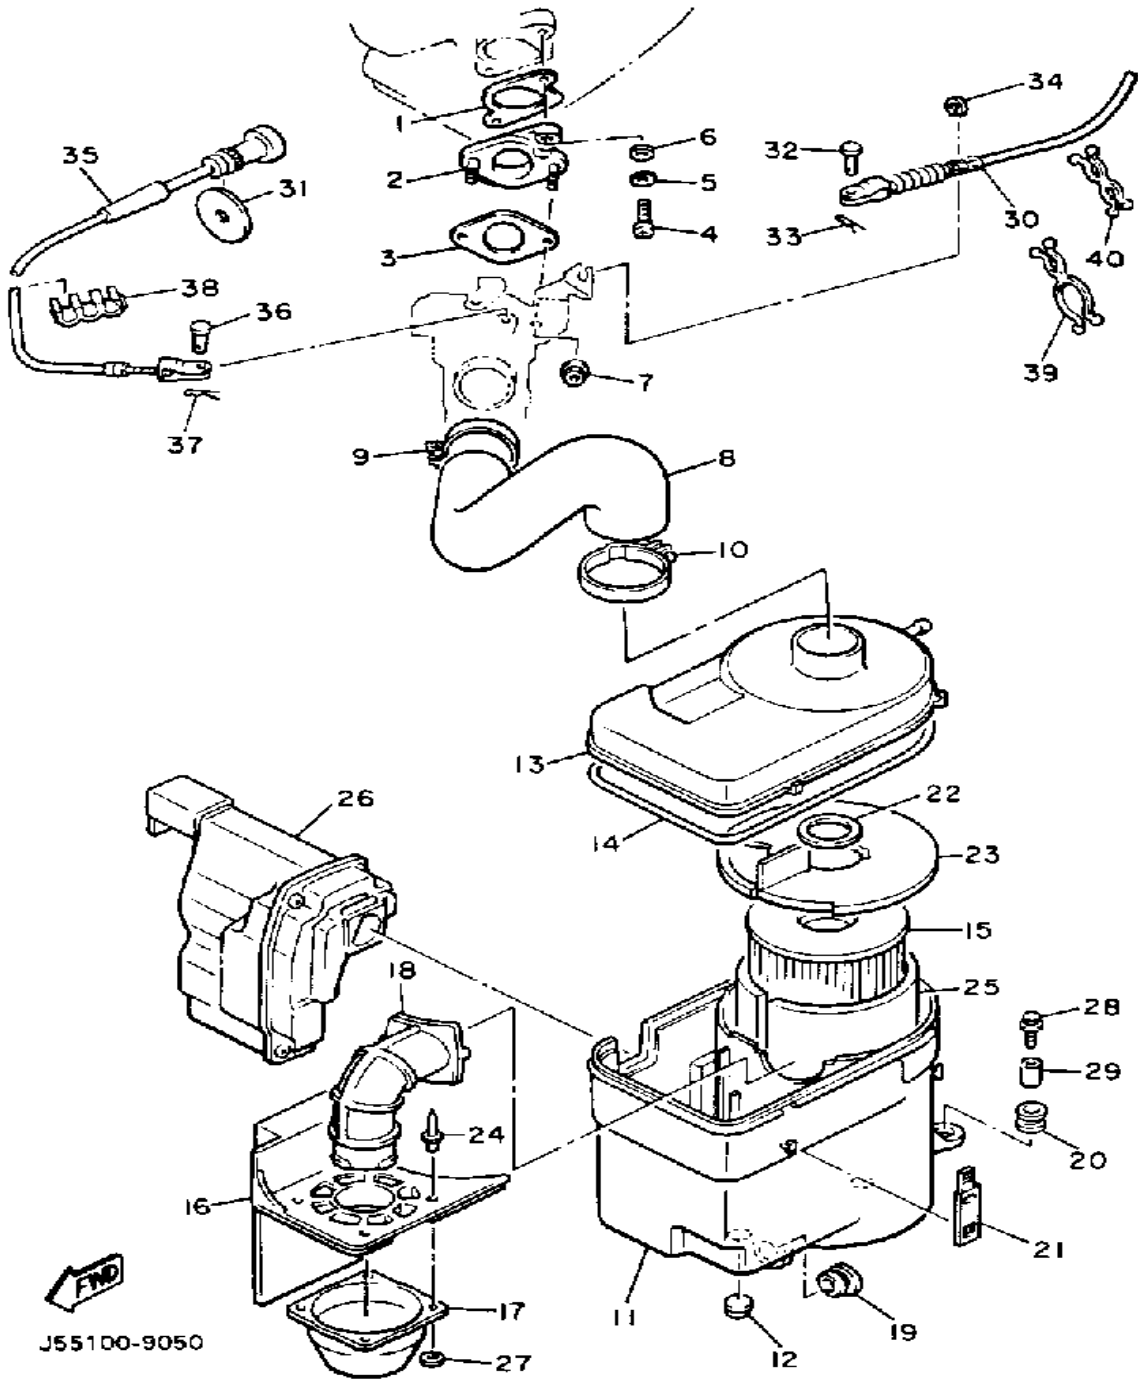

# AIR FILTER

Ref. No.	Part Number	Description	Qty	Remarks
28	90119-06097-00	BOLT, WITH WASHER	2	
29	90387-07390-00	COLLAR	2	
30	J38-26312-00-00	CABLE, THROTTLE 2	1	
31	90201-114E6-00	WASHER, PLATE	1	
32	91701-05010-00	PIN, CYLINDER. HEAD	1	
33	90468-10050-00	CLIP	1	
34	99080-07600-00	CIRCLIP (E)	1	
35	JF2-F6331-01-00	CABLE, STARTER 1	1	
36	91701-05010-00	PIN, CYLINDER. HEAD	1	
37	90468-10050-00	CLIP	1	
38	90468-07179-00	CLIP	1	
39	90464-26114-00	CLAMP	1	
40	90464-20096-00	CLAMP (J38)	2	