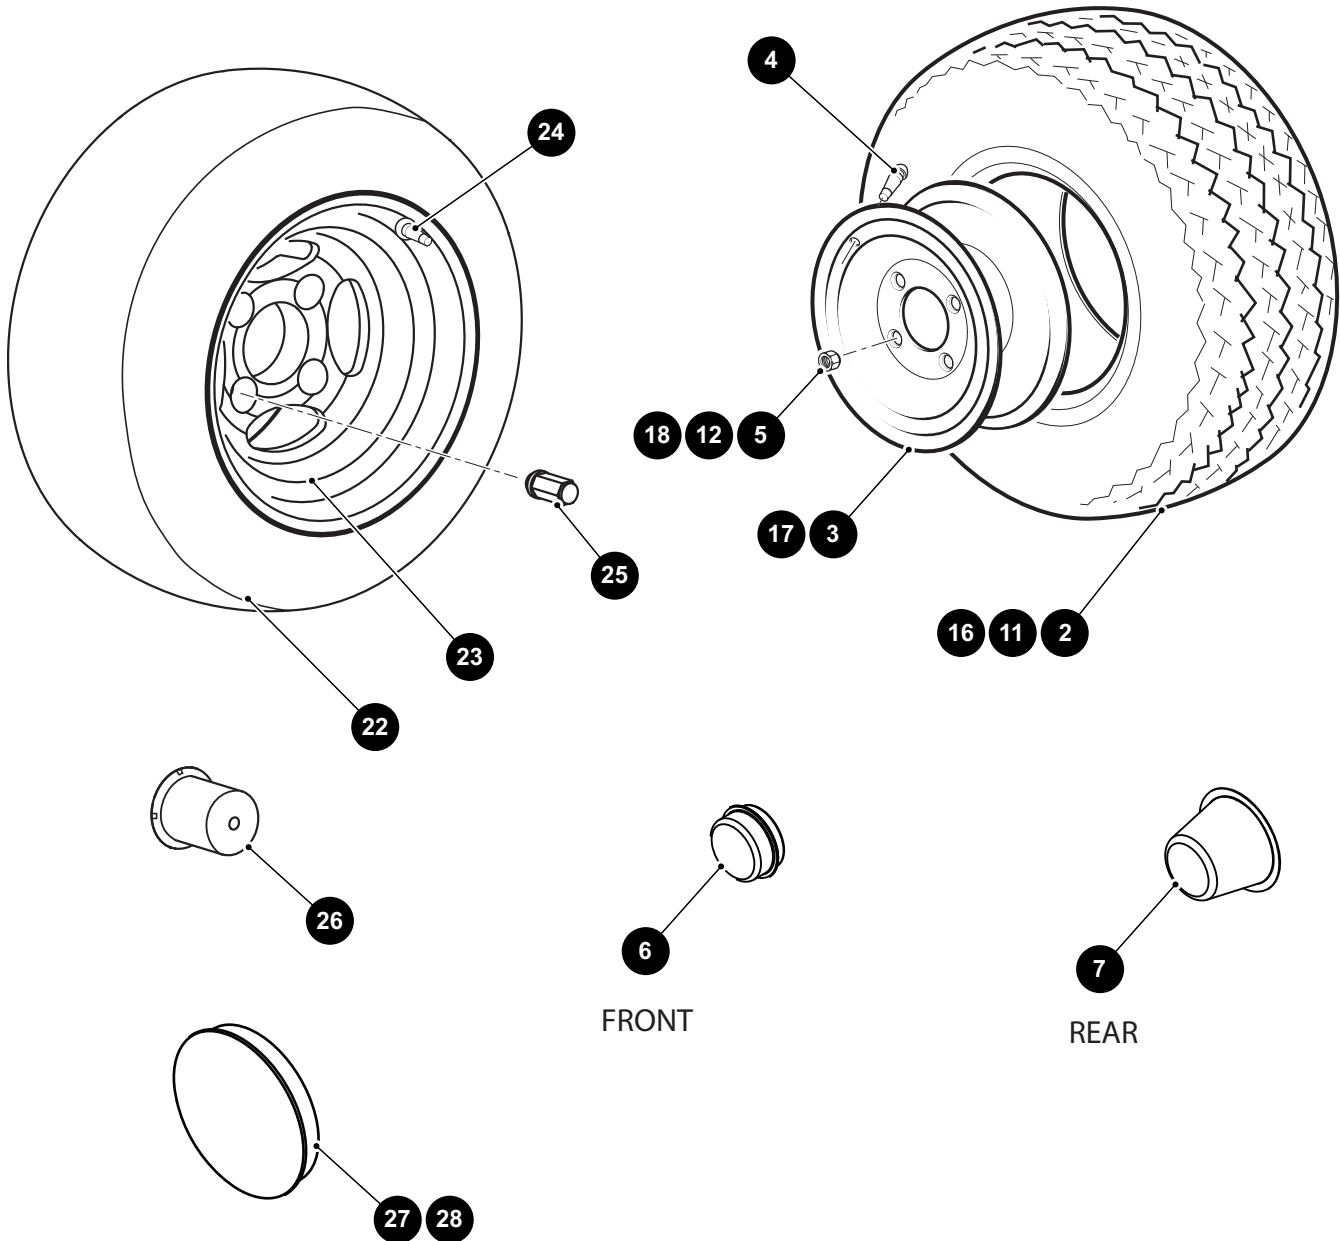

WHEELS AND TIRES

- 1** WHEEL AND TIRE ASSEMBLY, LINKS includes items 2 - 4
- 10** WHEEL AND TIRE ASSEMBLY, SURE TRAIL includes items 3 - 4, 11
- 15** WHEEL AND TIRE ASSEMBLY, HOLE - N - ONE includes items 4, 16 - 17
- 21** ALLOY WHEEL AND TIRE ASSEMBLY includes items 22 - 24 (FREEDOM ONLY)

WHEELS AND TIRES

When ordering parts, please specify the model and serial number of the product.

* Indicates a component that is not available as an individual part.

*** Indicates consult Customer Service Department for additional information.

ITEM	PART NO.	1 2 3 4 5	DESCRIPTION	QTY.
1	28757G01		WHEEL AND TIRE ASSEMBLY, LINKS 18 X 8.5 - 8 (INCLUDES ITEMS 2 - 4).....	4
2	28764G01		TIRE, CARLISLE LINKS.....	1
3	28759G01		WHEEL RIM (4 LUG)	1
4	11657G2		VALVE STEM.....	1
5	14723G1		LUG NUT, 1/2" - 20	16
6	12091G2		SPINDLE CAP	2
7	74175G01		MOLDED DUST CAP.....	2
8				
9				
10	28842G01		WHEEL AND TIRE ASSEMBLY, SURE TRAIL 18.5 X 8.5 - 8 (INCLUDES ITEMS 3 - 4, 11).....	2
11	28764G06		TIRE, USA TRAIL.....	1
12	14723G1		LUG NUT, 1/2" - 20	8
13				
14				
15	612772		WHEEL AND TIRE ASSEMBLY, HOLE - N - ONE 18 X 8.5 - 8 (INCLUDES ITEMS 4, 16 - 17).....	2
16	612771		KENDA TIRE, HOLE - N - ONE	1
17	612770		WHEEL, MONITOR 8".....	1
18	14723G1		LUG NUT, 1/2" - 20	8
19				
20				
21	600599		ALLOY WHEEL AND TIRE ASSEMBLY (INCLUDES ITEMS 22 - 24) (FREEDOM ONLY)	4
22	601768		TIRE, TOUR MAX, 205 / 50 - 10	1
23	601766		ALLOY WHEEL	1
24	601767		VALVE STEM.....	1
25	605310		ALLOY WHEEL LUG NUT, 1/2" - 20.....	16
26	601353		ALLOY WHEEL CAP	4
27	615617		HUBCAP (GOLD).....	4
28	615618		HUBCAP (SILVER)	4