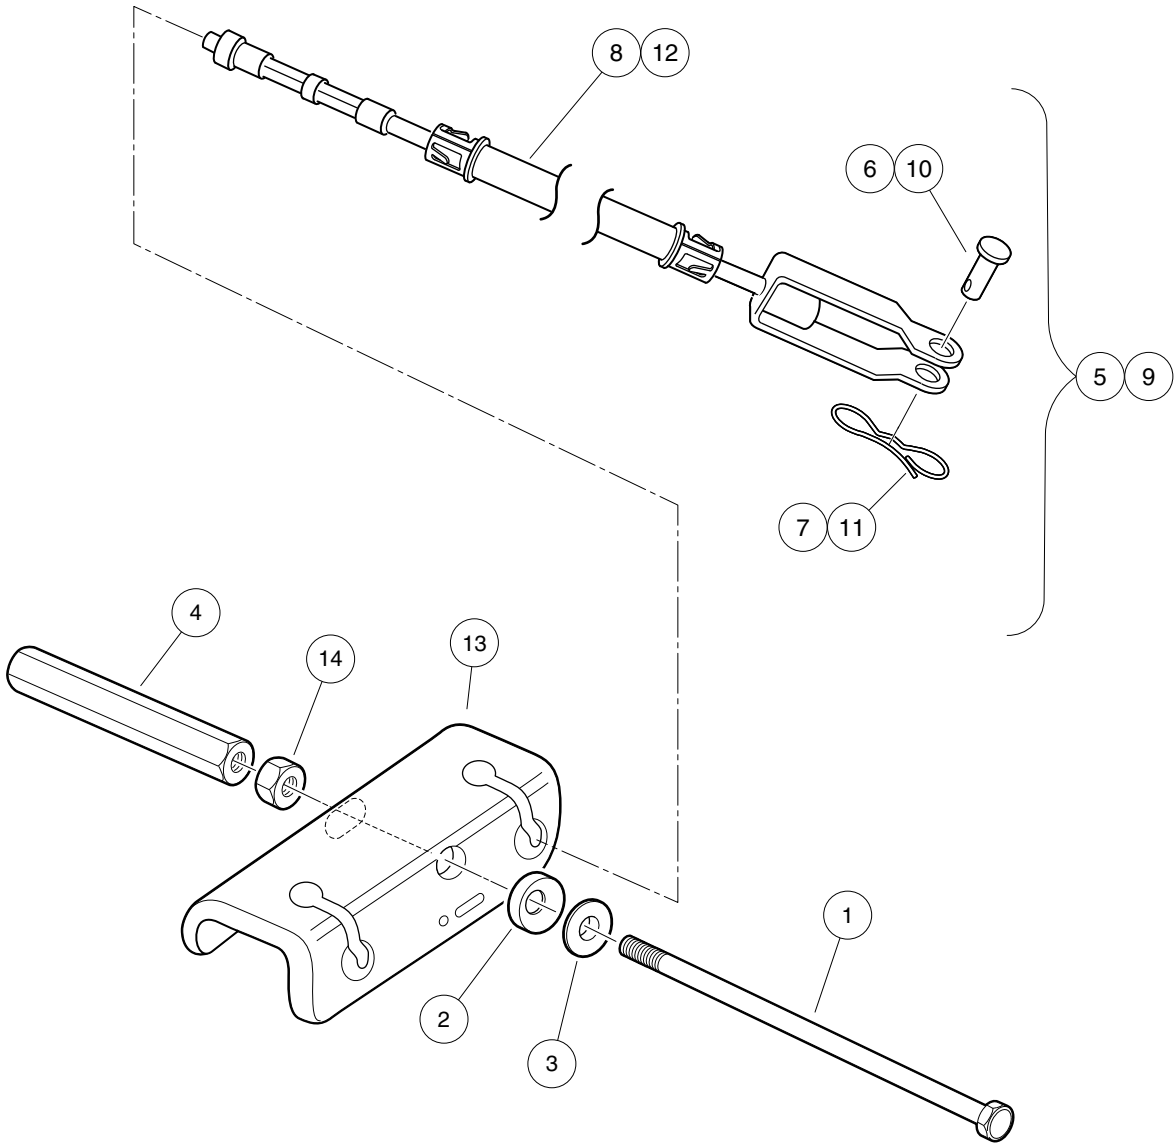

5
G
E

000467-006

BRAKE CABLES AND EQUALIZER BRACKET

ITEM	PART NO.	DESCRIPTION	QTY
		1 2 3 4	
1	102297901	Bolt, 5/16-18 X 7.375, Hex	1
2	102551901	Washer, 5/16, Self Comp, Cup	1
3	102552001	Washer, 5/16, Self Comp, Cone	1
4	102594301	Nut, 5/16-18, Hex Adjusting -l	1
5	103528701	Kit, Brake Cable, Prec, Rh (includes items 6 through 8)	1
6	1010829	Pin, Clevis, 5/16 X 3/4	1
7	102292801	Pin, Bow Tie Locking - .072	1
8	N/A	Cable, Brake, Prec, Right	1
9	103528702	Kit, Brake Cable, Prec, Lh (includes items 10 through 12)	1
10	1010829	Pin, Clevis, 5/16 X 3/4	1
11	102292801	Pin, Bow Tie Locking - .072	1
12	N/A	Cable, Brake, Prec, Left	1
13	103535001	Bracket, Equalizer, Prec Awd	1
14	1242	Nut, 5/16-18 Hex	1

5
G
E