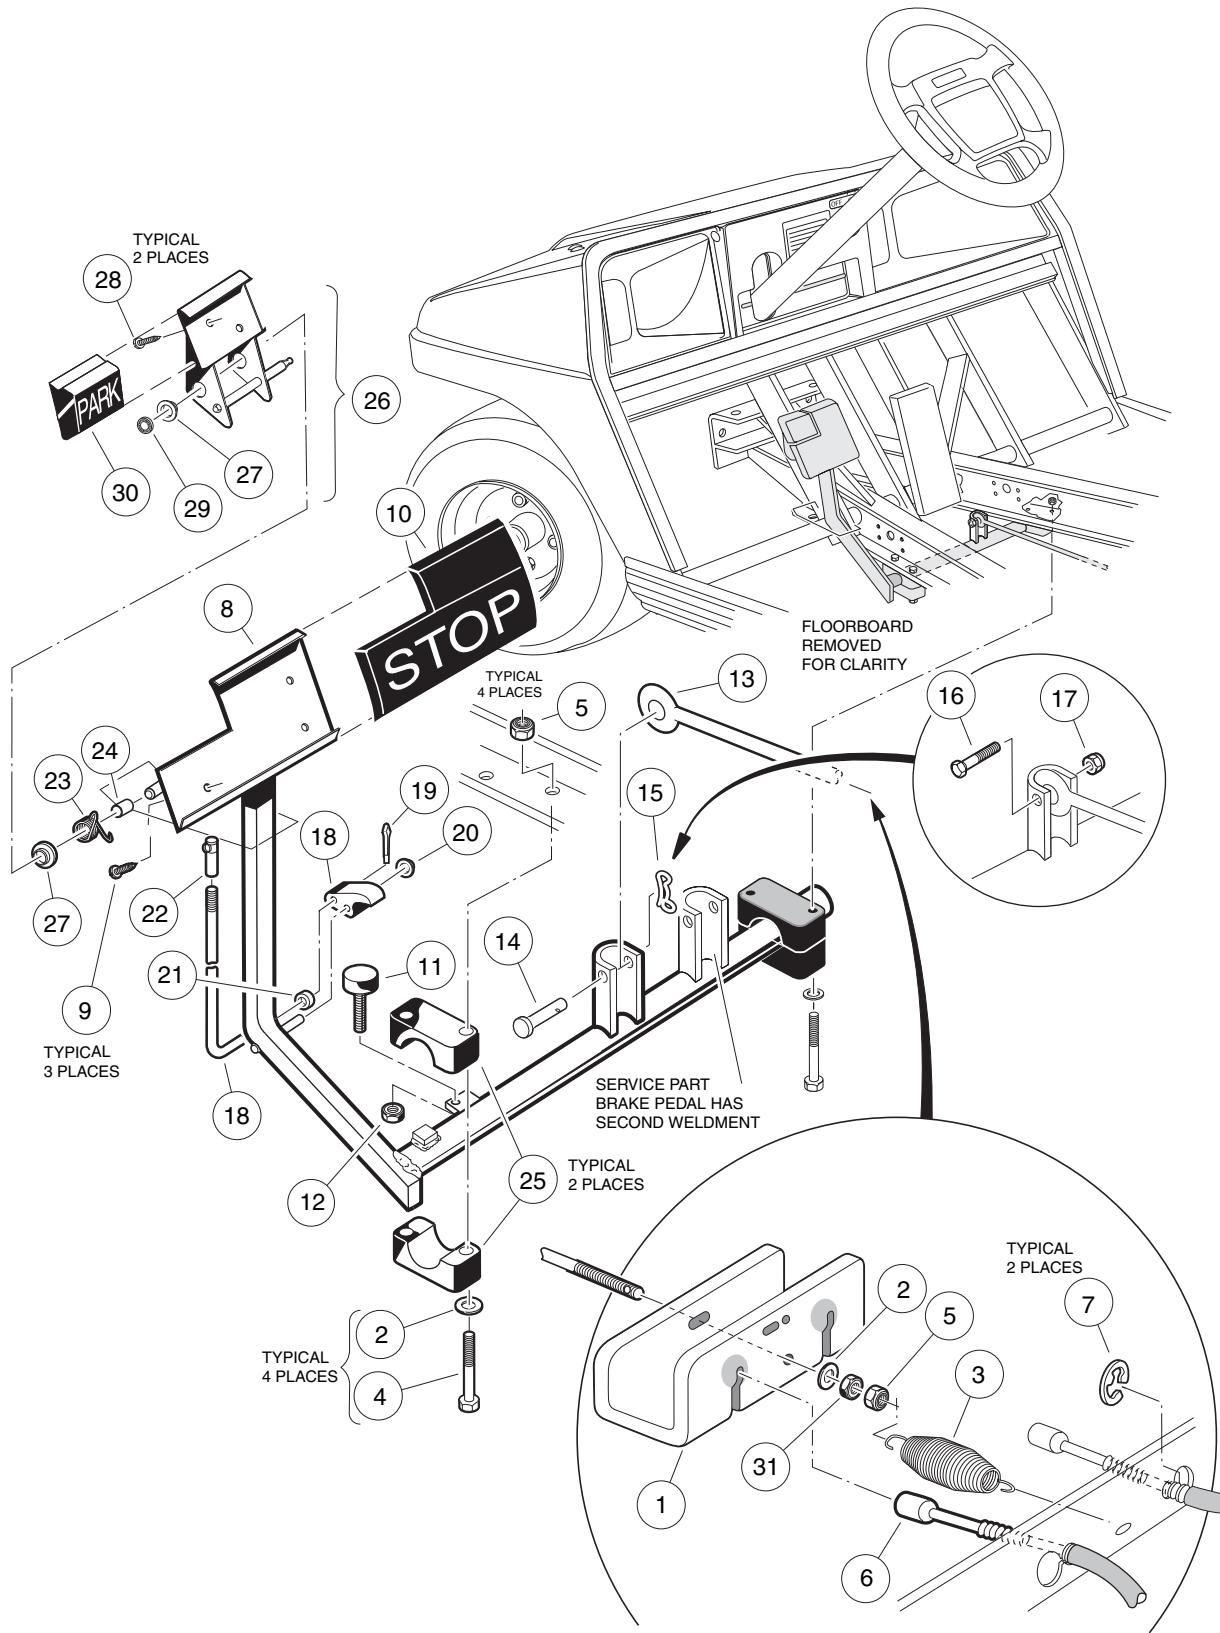

4
G
E

BRAKE PEDAL AND CABLE ASSEMBLY

ITEM	PART NO.	DESCRIPTION	QTY GAS	QTY ELEC	4
		1 2 3 4			G
1	101990801	Equalizer	1	1	E
2	1241	Washer, Flat, 5/16	5	5	
3	1013531	Spring, Brake Return	1	1	
4	1010921	Screw, Hex-Head Cap, 5/16-18 x 2-1/2	4	4	
5	7473	Nut, Nylon Lock, 5/16-18	5	5	
6	102022101	Kit, Brake Cable (includes item 7, and items 13 and 14 on page 4-3)	2	2	
7	1011779	E-Clip, 1/2	2	2	
8	101878201	Kit, Brake Pedal (includes items 9 and 10)	1	1	
9	7716	Screw, Slotted Hex Washer-Head, #10-16 x 1/2	3	3	
10	1013869	Pad, Brake Pedal	1	1	
11	1010878	Bumper, Rubber	1	1	
12	1028	Nut, Hex, 1/4-20	1	1	
13	101953101	Rod, Equalizer	1	1	
14	102323201	Pin, Clevis, 5/16 (later style hardware)	1	1	
15	102323101	Pin, Bow Tie Locking (later style hardware)	1	1	
16	101953001	Bolt, Hex-Head Shoulder, 3/8 x 1 (earlier style hardware)	1	1	
17	7473	Nut, Nylon Lock, 5/16-18 (earlier style hardware)	1	1	
	101187702	Kit, Park Brake Latch (includes items 18 - 22 and item 26 on page 4-7)	1	1	
18	N/A	Rod and Pawl	1	1	
19	1017029	Pin, Cotter, 7/64 x 1/2	1	1	
20	1010877	Nut, Push, 5/16	1	1	
21	1010805	Sleeve, Park Brake Rod	1	1	
22	1010932	Joint, Ball, 1/4-28	1	1	
23	1010933	Spring, Park Brake Torsion	1	1	
24	1010927	Spacer, Park Brake	1	1	
25	1011402	Package, Brake Mounting Block (contains upper and lower for driver and passenger sides)	1	1	
26	1011418	Kit, Park Brake Pedal (includes items 27 - 30)	1	1	
27	1032	Bushing, Nylon	2	2	
28	8626	Screw, Slotted Hex Washer-Head, #10-16 x 5/8	2	2	
29	1013876	Nut, Push, 3/8	1	1	
30	1013870	Pad, Park Brake	1	1	
31	1242	Nut, Hex, 5/16-18	1	1	