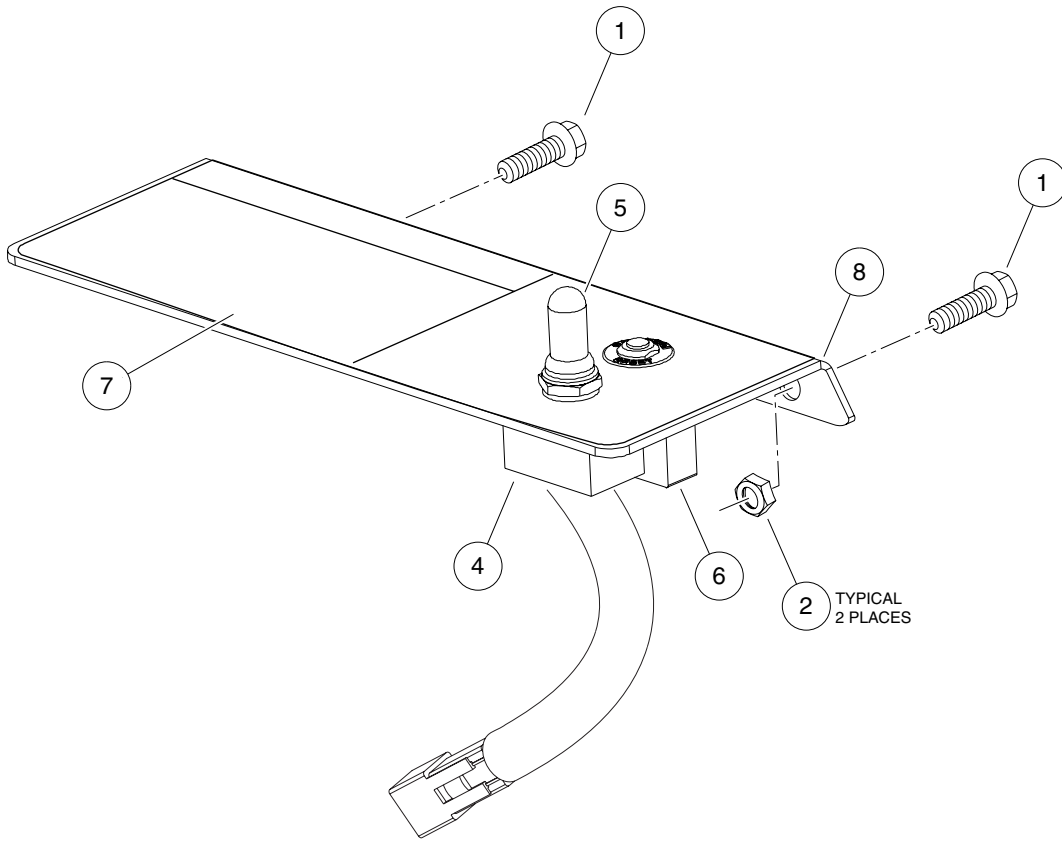

12

E

000425-001

TOW/RUN SWITCH – IQ PLUS VEHICLES

ITEM	PART NO.	DESCRIPTION	QTY
		1 2 3 4	
1	1012126	Screw, #10-32 X .625 Hx Washer	A/R
2	1013061	Locknut, #10-32 Nylon Insert	2
3	N/A	Tow/Run Switch Assembly (includes items 4 through 8)	1
4	101908101	Switch Assembly, Tow/Run	1
5	101908401	Boot, Switch	1
6	102838101	Circuit Breaker 250vac-50vdc	1
7	102845101	Decal, Tow Switch	1
8	102915701	Plate, Switch, Run Tow, Mode	1

12

E